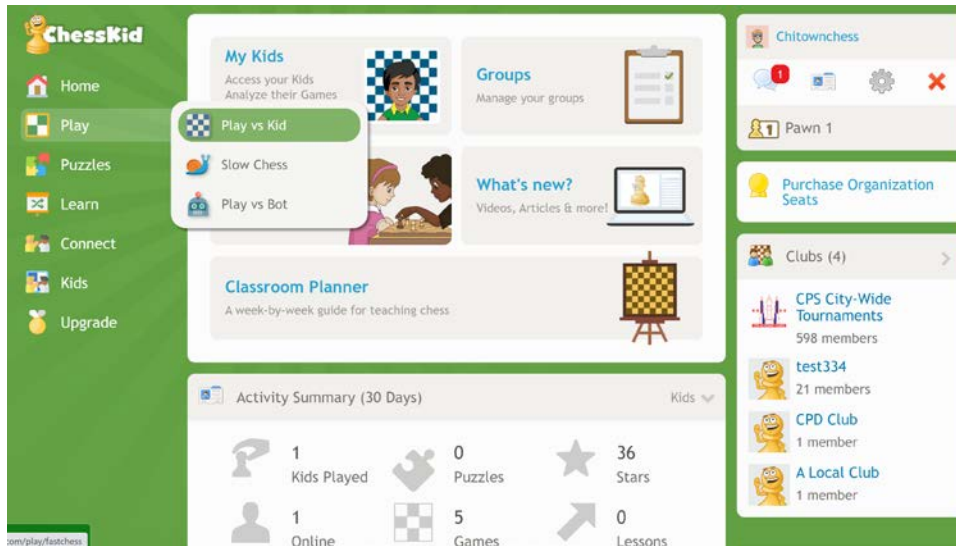

FIND ANY GAME BEING PLAYED ON CHESSKID

1. Select **“Play Vs Kid”** under the Play

2. Click on WORLD **“Games”** icon, type in the username to find the game you want, then on the **“Binoculars”** next to the game.

HOW COACHES CAN VIEW TOURNAMENT GAMES

To view tournament games in progress using this process, coaches must have been assigned to the CPS City-Wide Tournament Club. To verify you are in the club, login to ChessKid and check the list of clubs you are assigned to on the right-hand side (see image on next page). If you have not been assigned to the club email David Heiser at daheiser@cps.edu.

1. Select "Play Vs Kid" under the Play

2. Click on the tournament in progress you want to view from the list on the right

3. Click on “Games” then on the “Binoculars” for the game you want to see

4. To return to the previous screen, click on the orange home button