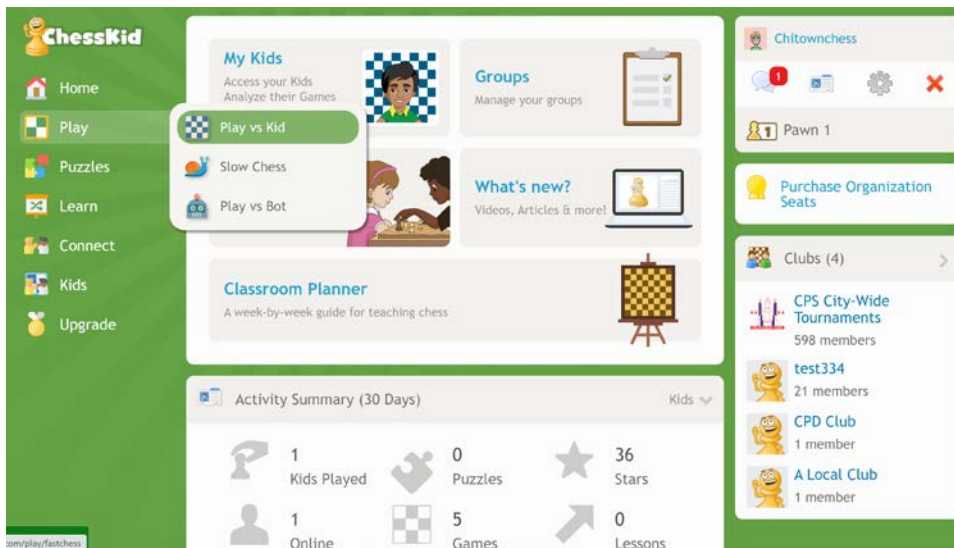

FIND ANY GAME BEING PLAYED ON CHESSKID

1. Select **“Play Vs Kid”** under the Play

2. Click on WORLD **“Games”** icon, type in the username to find the game you want, then on the **“Binoculars”** next to the game.

HOW COACHES CAN VIEW TOURNAMENT GAMES

To view tournament games in progress using this process, coaches must have been assigned to the CPS City-Wide Tournament Club. To verify you are in the club, login to ChessKid and check the list of clubs you are assigned to on the right-hand side (see image on next page). If you have not been assigned to the club email David Heiser at daheiser@cps.edu.

1. Select "Play Vs Kid" under the Play

2. Click on the tournament in progress you want to view from the list on the right

3. Click on “Games” then on the “Binoculars” for the game you want to see

4. To return to the previous screen, click on the orange home button