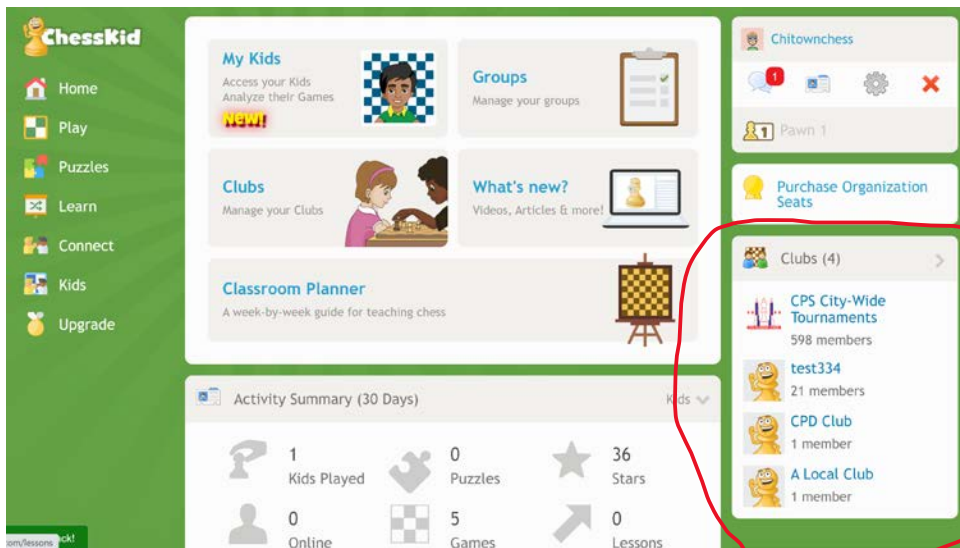

FIND ANY GAME BEING PLAYED ON CHESSKID

1. Select **“Play Vs Kid”** under the Play

2. Click on WORLD **“Games”** icon, type in the username to find the game you want, then on the **“Binoculars”** next to the game.

HOW COACHES CAN VIEW TOURNAMENT GAMES

To view tournament games in progress using this process, coaches must have been assigned to the CPS City-Wide Tournament Club. To verify you are in the club, login to ChessKid and check the list of clubs you are assigned to on the right-hand side (see image on next page). If you have not been assigned to the club email David Heiser at daheiser@cps.edu.

1. Select "Play Vs Kid" under the Play

2. Click on the tournament in progress you want to view from the list on the right

3. Click on “Games” then on the “Binoculars” for the game you want to see

4. To return to the previous screen, click on the orange home button